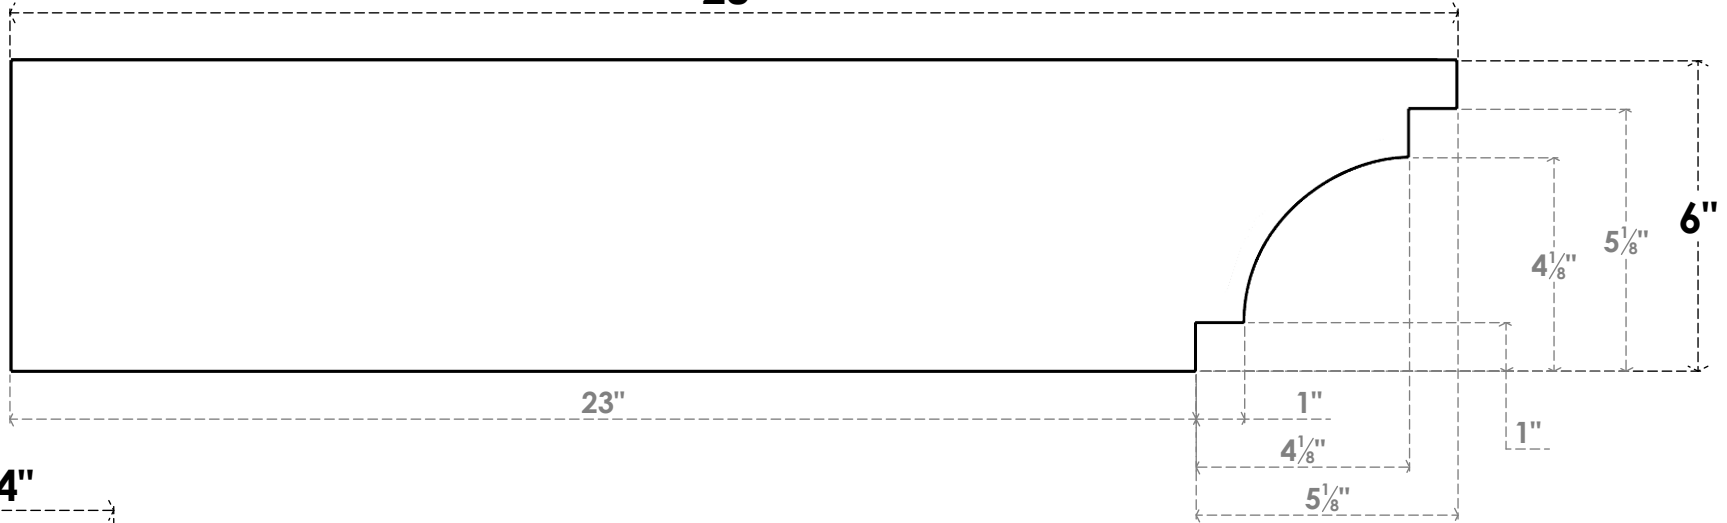

ITEM NUMBER: RFTURO040X06000X28000X006MED00RCPR

4"W X 6"H X 28"L TIMBERTHANE ROUGH CEDAR MEDITERRANEAN FAUX WOOD OPEN RAFTER TAIL, 6"L END, PRIMED TAN

SIDE PROFILE

FRONT PROFILE

ISOMETRIC

GENERATED DATE : 03/02/2023