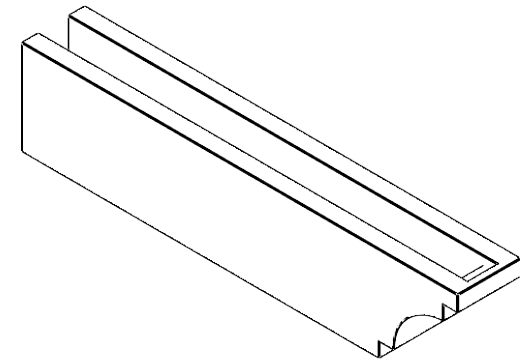

ITEM NUMBER: RFTURO040X06000X28000X006MED00RCPR

4"W X 6"H X 28"L TIMBERTHANE ROUGH CEDAR MEDITERRANEAN FAUX WOOD OPEN RAFTER TAIL, 6"L END, PRIMED TAN

SIDE PROFILE

FRONT PROFILE

ISOMETRIC

GENERATED DATE : 03/02/2023

EKENA MILLWORK
2300 WEST MAIN ST.
CLARKSVILLE, TX 75426
TOLL FREE: 866-607-0453
WWW.EKENAMILLWORK.COM

NOTES

1. INSTALLATION TO BE COMPLETED IN ACCORDANCE WITH MANUFACTURER'S SPECIFICATIONS.
2. DRAWING MAY NOT BE TO SCALE
3. THIS DRAWING IS INTENDED FOR DESIGN AND PLANNING PURPOSES ONLY.
4. ALL INFORMATION CONTAINED HEREIN WAS CURRENT AT THE TIME OF DEVELOPMENT BUT MUST BE REVIEWED AND APPROVED BY THE PRODUCT MANUFACTURER TO BE CONSIDERED ACCURATE.
5. TIMBERTHANE ARCHITECTURAL PRODUCTS ARE MADE FROM HIGH DENSITY URETHANE AND COME FACTORY PRIMED