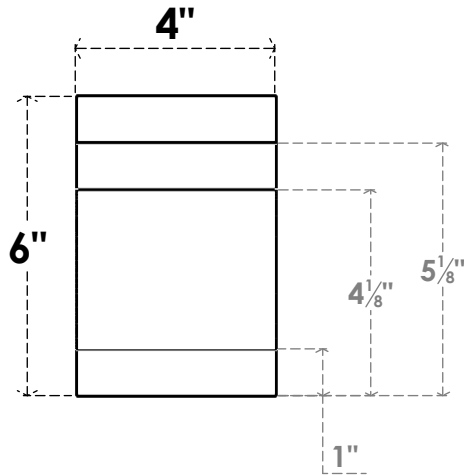

ITEM NUMBER: RFTURO040X06000X28000X006MED00RCPR

4"W X 6"H X 28"L TIMBERTHANE ROUGH CEDAR MEDITERRANEAN FAUX WOOD OPEN RAFTER TAIL, 6"L END, PRIMED TAN

SIDE PROFILE

FRONT PROFILE

ISOMETRIC

GENERATED DATE : 03/02/2023